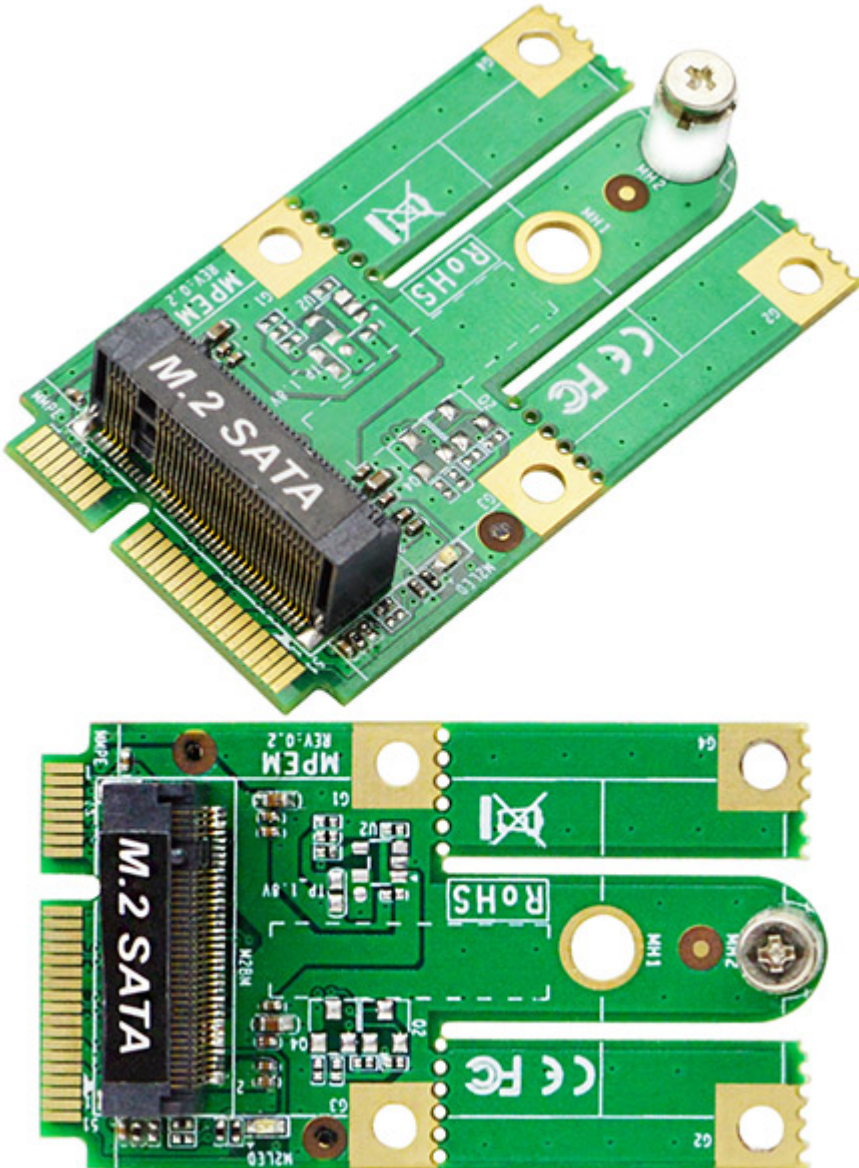

49.95 EUR
incl. 19% VAT, plus [shipping](#)

- mSATA to M.2 (E-key) transfer card for Storage application
- Support M.2 E-key 2242 card
- SATA Interface
- Dimension: 30.00 x 51.0 mm